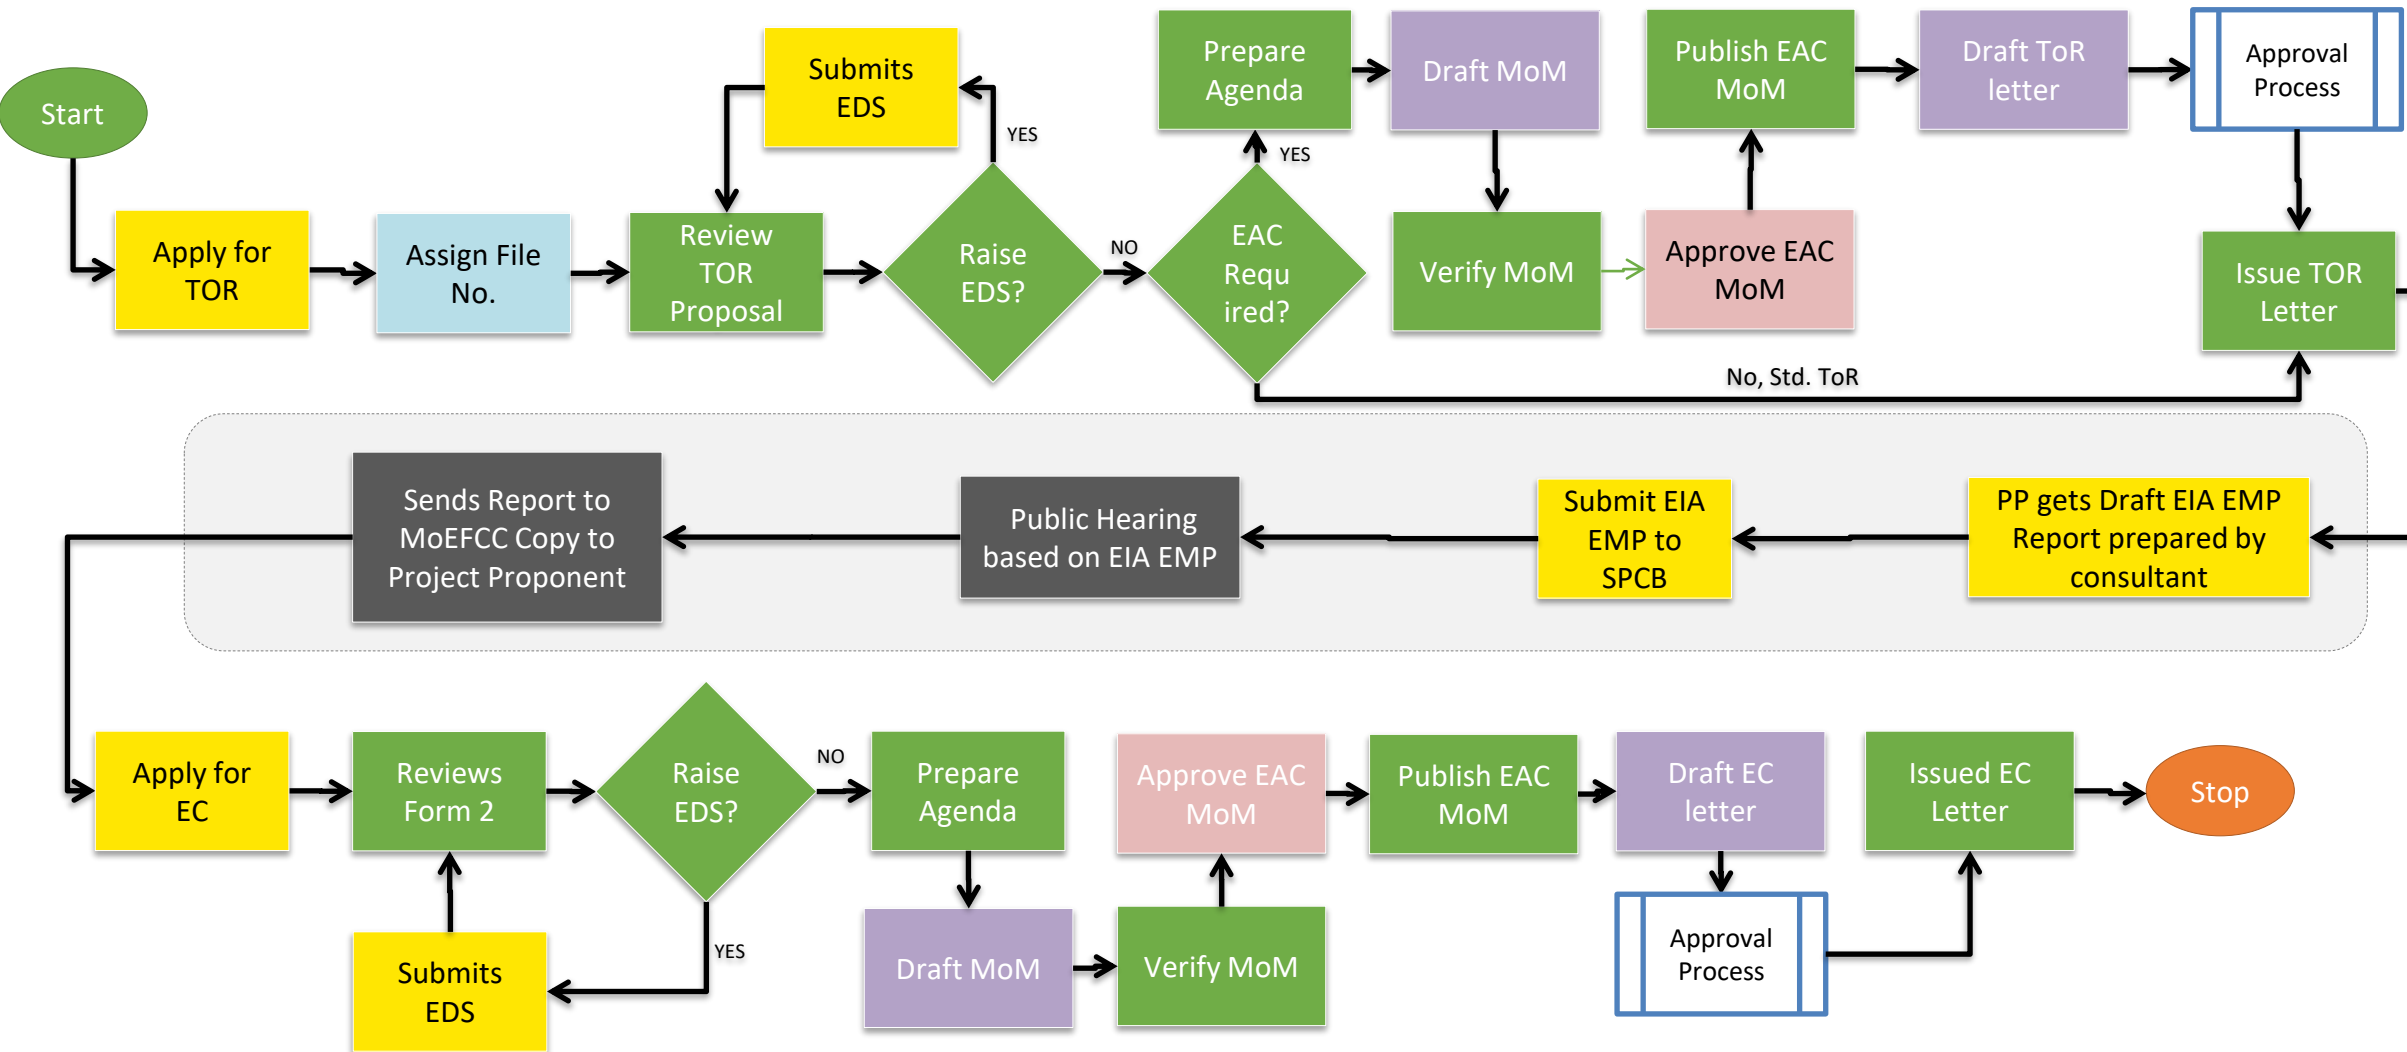

LIFE
Lifestyle for
Environment

एनआईसी
National
Informatics
Centre

User Manual for Basic EC Clearance Flow

Purpose of the manual

This manual aims at providing step-by-step instructions that would aid in navigating through the DD (DD) dashboard. It also covers detailed information about operations, standards & guidelines, and functionalities of the envisaged PARIVESH portal, as presented to the DD, MoEFCC

Basic EC Clearance Flow

Project Proponent
 SO , MoEFCC
 DD , MoEFCC
 MS EAC, MoEFCC
 Chairman EAC
 Competent Authority

Contact

Technical Helpdesk

011-20819182/172

<https://parivesh.nic.in>

monitoring-ec@nic.in
monitoring-fc@nic.in