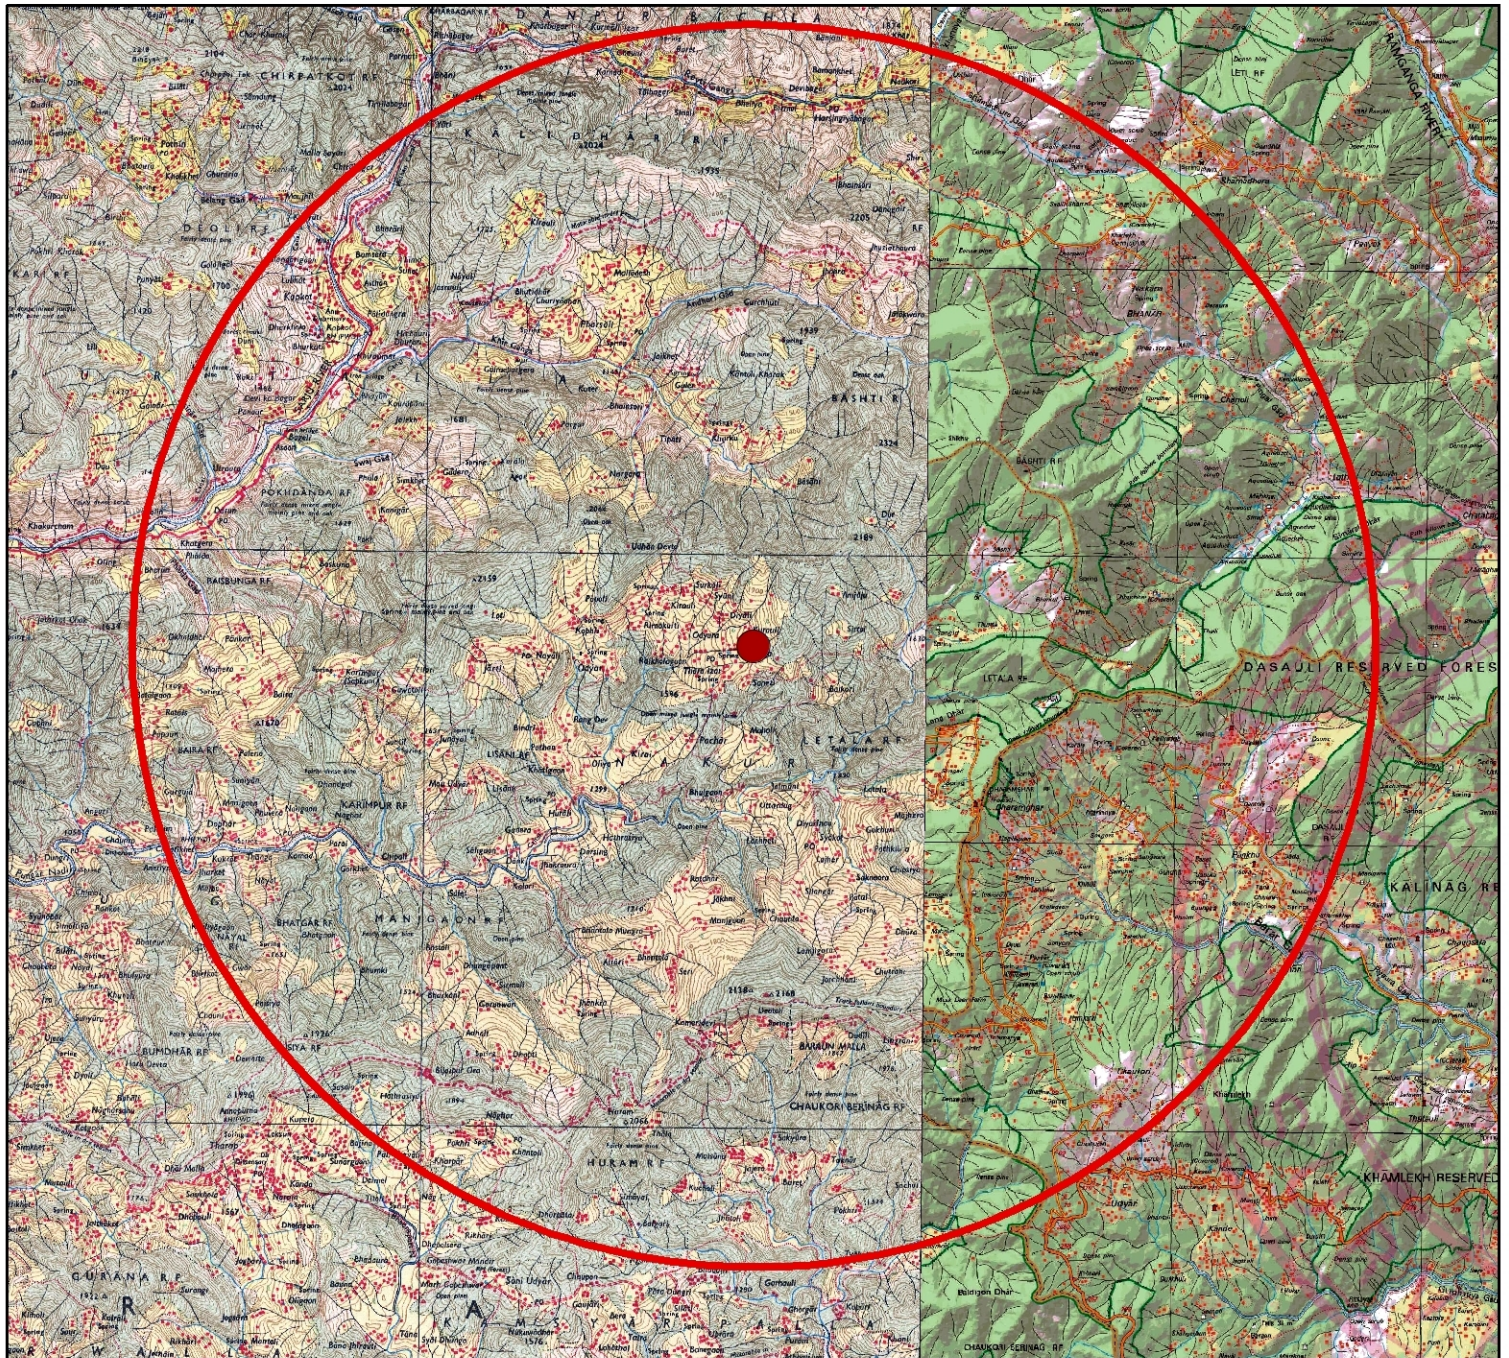

LOCATION OF MINE ON SOI TOPOSHEET

Mine Location
10 Km Buffer Study Area