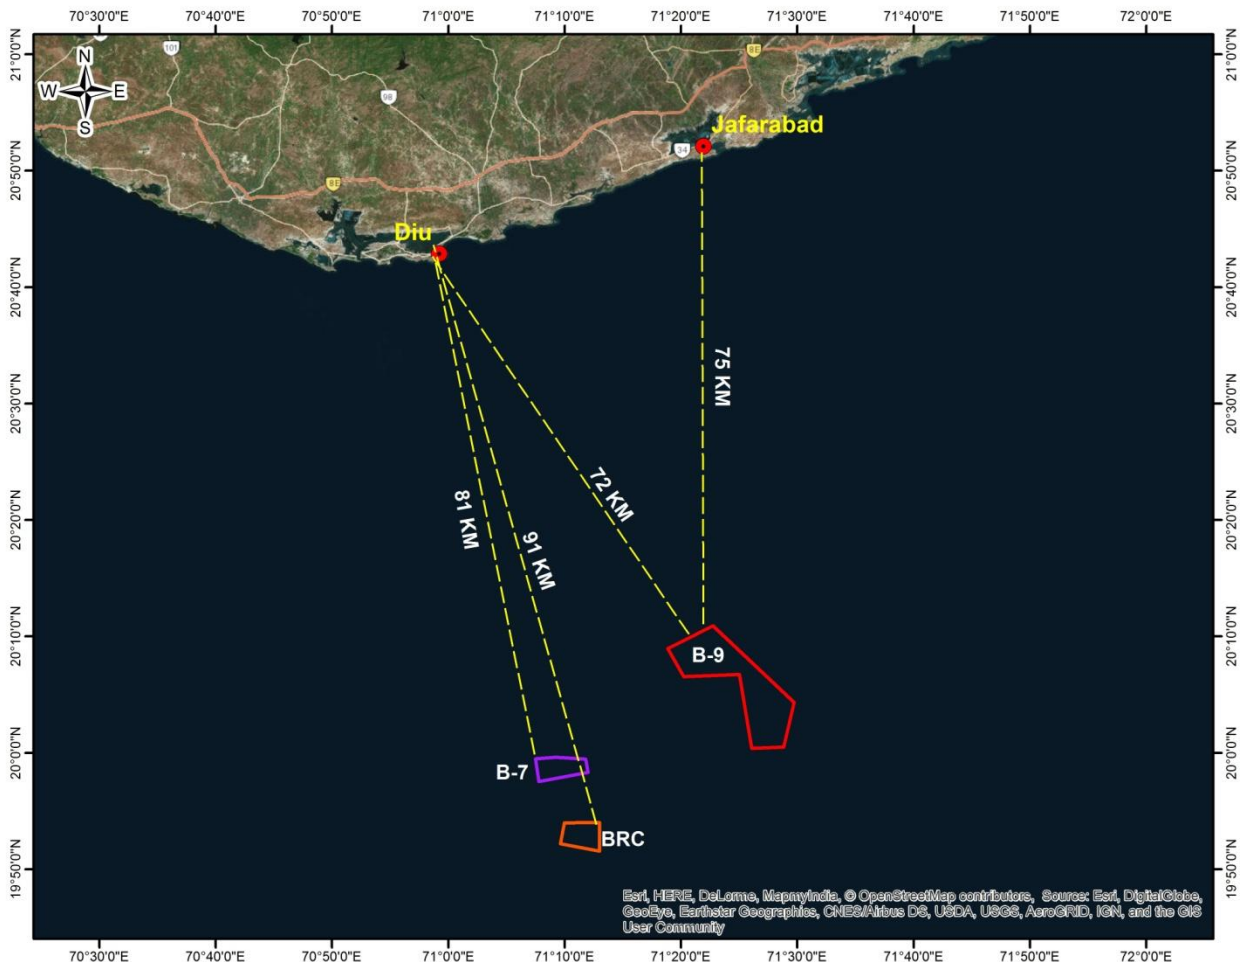

Not Applicable

The project is located beyond 12 nautical miles in Mumbai Offshore Basin.

The location map of the B-9 cluster with distance from nearest habitation is given below:

Prepared By:
Asian Consulting Engineers Pvt.Ltd.
New Delhi

Legend

- City
- B-7 Cluster Field
- B-9 Cluster Field
- BRC Cluster Field