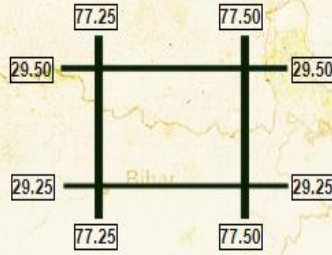

- Dashboard
- Download
- Search by Sheet No
- Geographical Search
- Logout

53G/7

search

State: UTTAR PRADESH  
District: SHAMALI, BAGHPAT, MUZAFARNAGAR  
Edition: 1ST  
Survey/Updation Year: 2005

Size(Mb)  
Coordinates